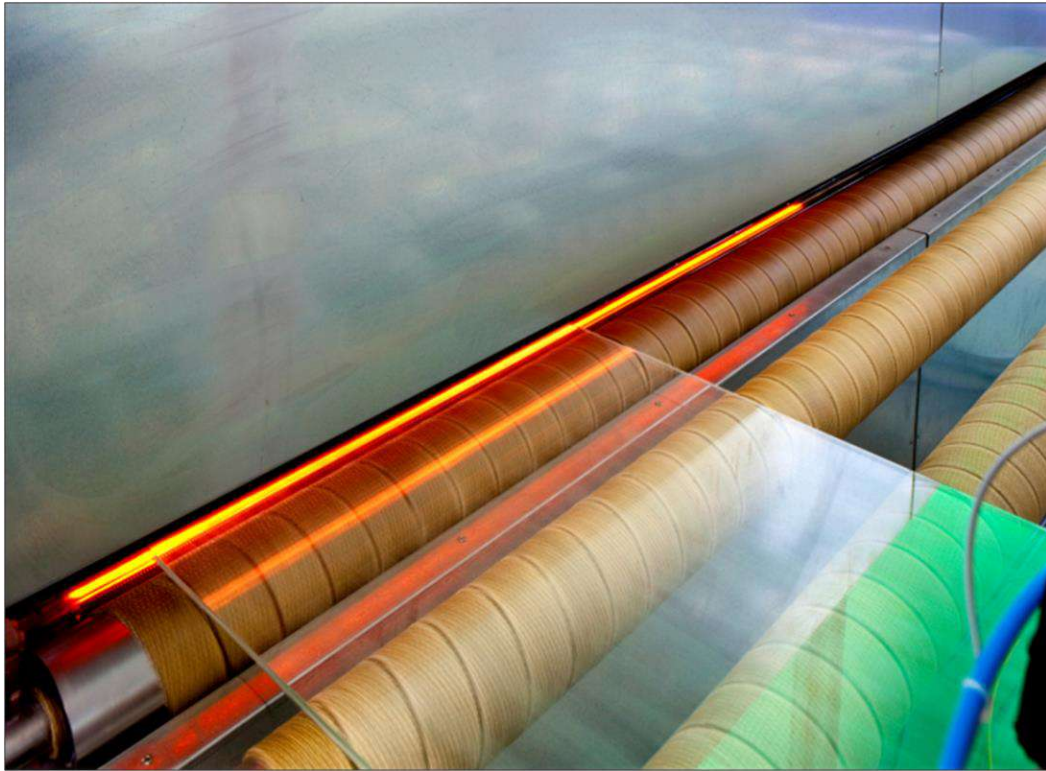

# 3/8" TEMPERED GLASS

- Tempered glass is a type of safety glass processed by heat or chemical treatments, to increase its resistance compared to normal glass. This is accomplished by putting the outer surfaces in compression and the inner surfaces in tension. These stresses mean that when glass is broken it crumbles into small pieces instead of breaking into large fragments.